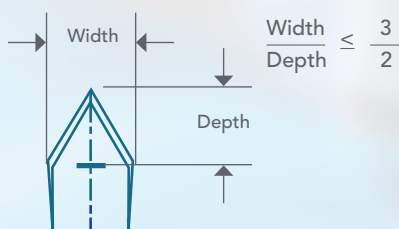

## Phaco Slit/Keratome Knives

These knives are designed to make a precise incision size to accommodate the phaco tip.

**Safety Slit** knives are designed for penetration and accurate incision width.

- Available in a wide range of sizes (1.4 – 3.2 mm)
- Single bevel and double bevel blade configurations
- Reference line guides a multi-planar incision